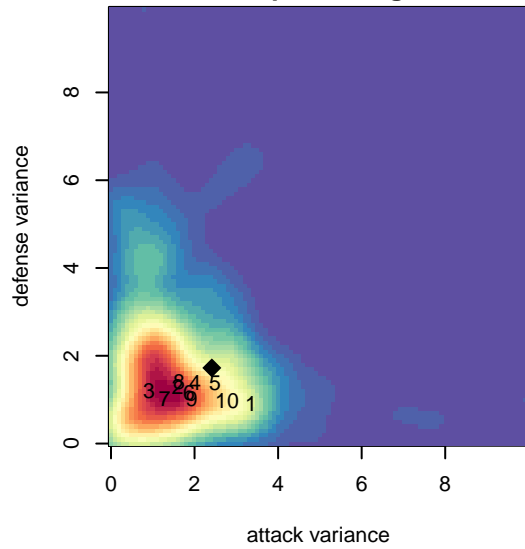

FWFC Select B01

Federal Way FC
 Federal Way, WA
 B01 total strength=1353
 attack=9.27 defense=4.97
 fall league = NPSL DIVISION 2 (01) U17

alt names used:
 FWFC B01 Select
 FWFC B01 Select SM
 FWFC B01 Select

Venues played:
 2017 Crossfire Select U18 Gold
 2017 NPSL DIVISION 2 (01) U17
 2017 Founders Cup B01 Div A

FWFC Select B01
 Dots are actual minus expected GF (blue circles) and GA (red triangles).
 Blue line is smoothed change in attack strength. Red is smoothed change in defense strength.

**attack and defense variance (black dot)
relative to other teams
and top 10 in region**

**attack and defense rating
relative to others at age
and all opponents in last 13 months**

Performance relative to 13 month average